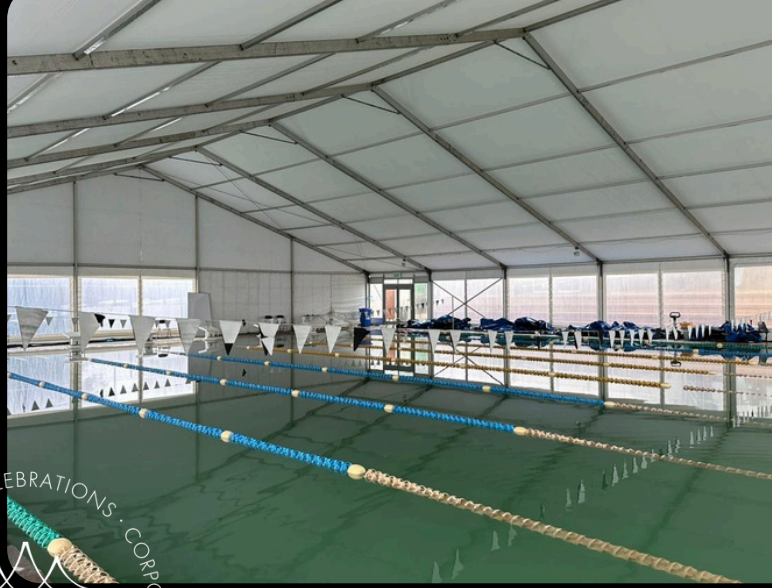

DOWNINGS

MARQUEE RENTALS

EST 2000

ENHANCE YOUR SPORTING EXPERIENCE WITH DOWNINGS MARQUEE RENTALS

Uninterrupted performance, no matter the weather

Our premium marquee structures provide exceptional weather protection for sports fields, padel courts, swimming pools, and sidelines, ensuring that players, spectators, and equipment are shielded from the elements - whether it's harsh sun, rain, or wind. Designed with durability and flexibility in mind, our structures guarantee uninterrupted game days, enhanced comfort, and a professional appearance, regardless of the weather. Whether for training, matches, or events, investing in a quality sport covering is the solution.

YEAR-ROUND USE | WEATHER PROTECTION | TEMPERATURE CONTROL | EVENT HOSTING | COST EFFECTIVE

For added insulation and energy efficiency, our inflatable roof systems take performance to the next level. Unlike single-layer PVC coverings, which allow temperature fluctuations, our double-layer inflatable roofs are four times more efficient, preventing condensation and offering superior insulation, ensuring a comfortable environment year-round.