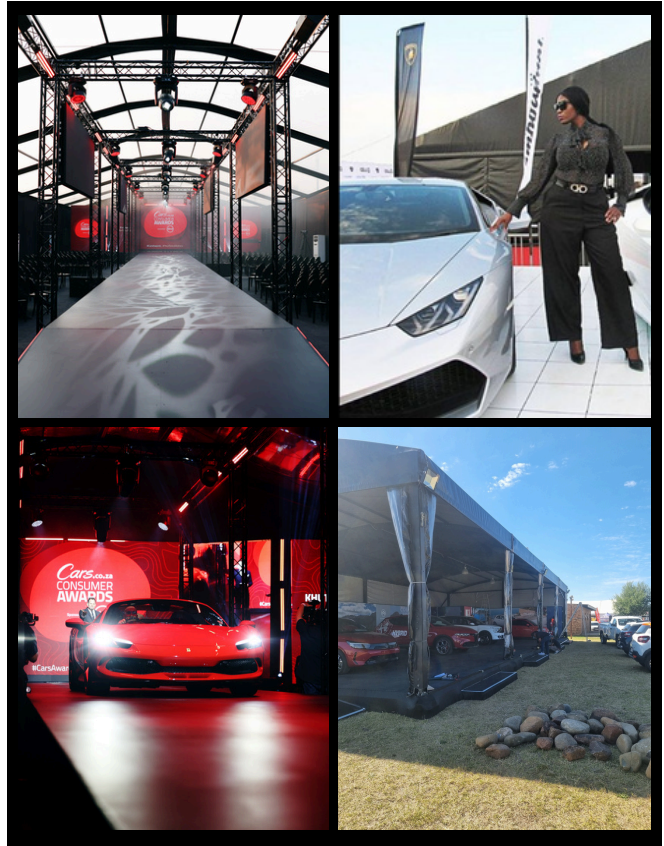

DOWNINGS

MARQUEE RENTALS

EST 2000

ENHANCE YOUR MOTORING EXPERIENCE WITH DOWNINGS MARQUEE RENTALS

HERE ARE SOME ADVANTAGES OF USING MARQUEES FOR MOTOR VEHICLES:

- **Weather Protection:** Marquees provide shelter from rain, wind, and sun, protecting the vehicles and ensuring the event can proceed regardless of the weather.
- **Customizable Space:** Marquees can be tailored to fit the size and shape required, accommodating different types of vehicles and layouts.
- **Branding Opportunities:** They offer ample space for banners, signs, and other branding materials, enhancing the promotional impact.
- **Controlled Environment:** Marquees can be equipped with climate control to maintain a comfortable temperature for attendees and to protect sensitive vehicles.
- **Enhanced Security:** Enclosed marquees help to secure the vehicles, reducing the risk of theft or vandalism.
- **Versatility:** They can be set up in various locations, such as open fields, parking lots, or exhibition grounds, providing flexibility in event planning.
- **Professional Presentation:** Marquees create a polished, professional appearance, improving the overall aesthetic of the event.
- **Customization:** Interior layouts can be designed to include stages, lighting, and sound systems, enhancing presentations and demonstrations.

Follow us on social media:

downings.co.za | marquees@downings.co.za | National: +27 81 365 6777

Using marquees can significantly enhance the overall experience and effectiveness of motor vehicle events.