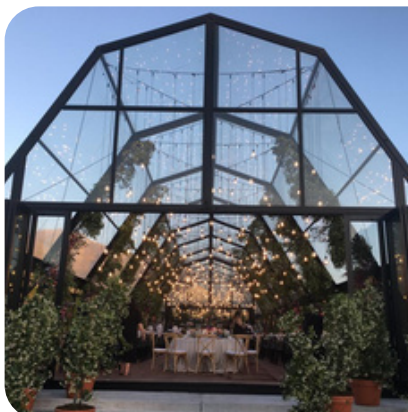

SINGLE RADIUS SHORT CURVE WITH OVERHANG

The Single Radius Short Curve with Overhang Marquee, is a distinguished offering from Downings Marquee Rentals, which exemplifies functional elegance. This structure, echoing the appeal of the long curve design, however adding the practicality of an overhang, provides a unique aesthetic and practical advantage. The overhang adds an element of protection and versatility, making it ideal for outdoor events.

SINGLE RADIUS LONG CURVE

Our Single Radius Long Curve Marquee is a canvas of modern design and engineering. Its graceful arched and elongated curve presents a visually stunning and unique profile that stands out in any setting. This marquee structure offers substantial functional benefits and ensures efficient space utilization, making it exceptionally suited for large-scale events such as exhibitions, trade shows, and large celebrations.

LOTUS

The Lotus Marquee structure from Downings Marquee Rentals is inspired by the elegance of the lotus flower. This marquee features a unique design that is both eye-catching and functional. The Lotus Marquee adds a touch of natural beauty to the event and allows for flexible space utilization.

Width	Leg Height	Frame Colour
10m structure	2.8m/4m	Silver
Side options	Clear Black	
Roof options	Clear Black	

CATHEDRAL

Our Cathedral Marquee structure is a standout creation from our collection at Downings Marquee Rentals. This structure is a true embodiment of grandeur and architectural excellence. Characterized by its towering peak and expansive interiors, this marquee mimics the essence of a cathedral. Its soaring ceiling and spacious layout make it ideal for events that demand a mix of elegance and capacity, such as large-scale gala events and luxurious weddings.