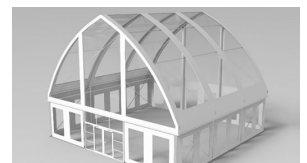

CHOOSE FROM A VARIETY OF ULTRA-MODERN, INNOVATIVE DESIGNS THAT SUIT EVERY TYPE OF OCCASION:

A-FRAME

SNOW PEAK

**BLAAUWKLIPPEN
CATHEDRAL**

LOTUS

**DOUBLE
VOLUME**

**DOUBLE-DECKER
MULTI-LEVEL**

**SINGLE RADIUS
LONG CURVE**

**SINGLE RADIUS
SHORT CURVE
WITH OVERHANG**

If you need one of our structures for an extended time period, long-term rentals are also available.