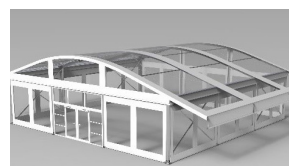

CHOOSE FROM A VARIETY OF ULTRA-MODERN, INNOVATIVE DESIGNS THAT SUIT EVERY TYPE OF OCCASION:

A-FRAME

SNOW PEAK

**BLAAUWKLIPPEN
CATHEDRAL**

LOTUS

**DOUBLE
VOLUME**

**DOUBLE-DECKER
MULTI-LEVEL**

**SINGLE RADIUS
LONG CURVE**

**SINGLE RADIUS
SHORT CURVE
WITH OVERHANG**

If you need one of our structures for an extended time period, long-term rentals are also available.