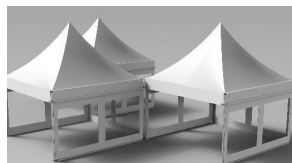

WWW.DOWNINGSMARQUEE.CO.ZA

No matter whether you are planning a wedding or a corporate event, our top-quality marquee structures can be tailored to your unique specifications.

Our specially trained team are provided with the skills and creative know-how to provide you with your desired marquee structure timeously (we are used to working under pressure), thus ensuring that your special event will be one to remember.

CHOOSE FROM A VARIETY OF ULTRA-MODERN, INNOVATIVE DESIGNS THAT SUIT EVERY TYPE OF OCCASION:

A-FRAME

SNOW PEAK

**BLAAUWKLIPPEN
CATHEDRAL**

LOTUS

**DOUBLE
VOLUME**

**DOUBLE-DECKER
MULTI-LEVEL**

**SINGLE RADIUS
LONG CURVE**

**SINGLE RADIUS
SHORT CURVE
WITH OVERHANG**

If you need one of our structures for an extended time period, long-term rentals are also available.