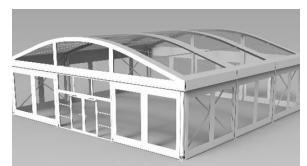

CHOOSE FROM A VARIETY OF ULTRA-MODERN, INNOVATIVE DESIGNS THAT SUIT EVERY TYPE OF OCCASION:

A-FRAME

SNOW PEAK

**BLAAUWKLIPPEN
CATHEDRAL**

LOTUS

**DOUBLE
VOLUME**

**DOUBLE-DECKER
MULTI-LEVEL**

**SINGLE RADIUS
LONG CURVE**

**SINGLE RADIUS
SHORT CURVE
WITH OVERHANG**

If you need one of our structures for an extended time period, long-term rentals are also available.